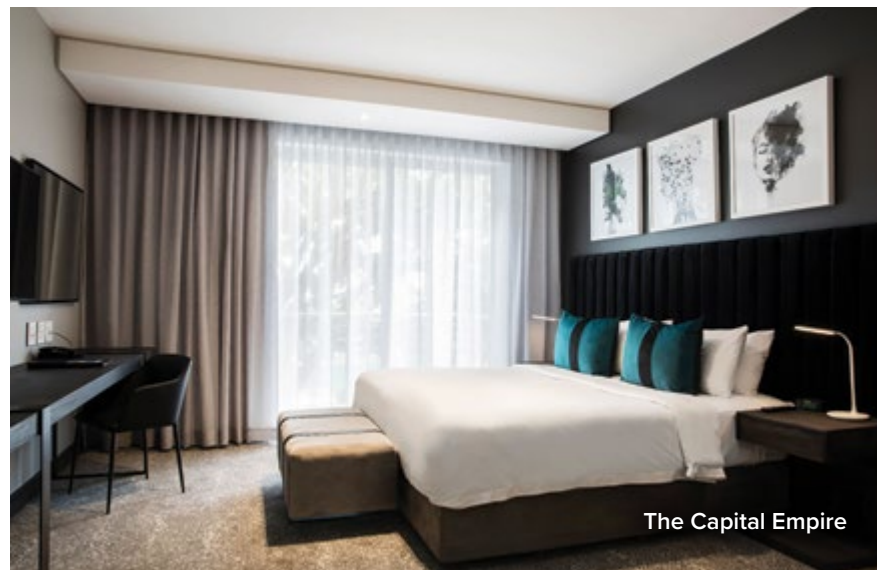

The Capital Empire